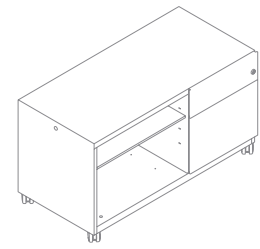

Caddy

H: 563mm (22.2") D: 490mm (19.3")

Product Code	Description	Width
CADM08LH	Left hand configuration, one stationery drawer, one filing drawer	800mm (31.5")
CADM08RH	Right hand configuration, one stationery drawer, one filing drawer	800mm (31.5")
CADM09LH	Left hand configuration, one stationery drawer, one filing drawer	900mm (35.4")
CADM09RH	Right hand configuration, one stationery drawer, one filing drawer	900mm (35.4")
CADM10LH	Left hand configuration, one stationery drawer, one filing drawer	1000mm (39.4")
CADM10RH	Right hand configuration, one stationery drawer, one filing drawer	1000mm (39.4")

CADM10RH

Accessories

Seat pad H: 38mm (1.5") W: 422mm (16.6") D: 490mm (19.3")

Product Code	Description
SPAD4249:*XXXXX	Seat Pad

Decorative top H: 325mm (1") D: 490mm (19.3")

Product Code	Description	Width
DT080049025	Decorative Top	800mm (31.5")
DT090049025	-	900mm (35.4")
DT100049025	-	1000mm (39.5")