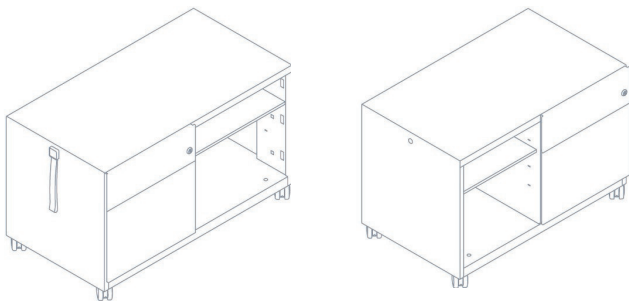

Caddy

Specification

BISLEY

Personal storage at its very best – the Caddy.

Mobile, secure and multi-functional, your Caddy will perform throughout the workplace; under your desk, against a wall, or can be used to subtly divide open offices.

Mounted on castors, Bisley's Caddy doesn't have to live in one space, it can be taken to wherever it is needed most, using its 360 drag handle.

Both functional and versatile, the Caddy provides not only secure, individual stowage, but with the addition of a seat pad, it's an ideal perch place for impromptu collaboration.

Colourful – With a broad range of colours, fabrics and laminate available, the Caddy provides an attractive and colourful addition to the workplace.

Range Overview

Caddy is 490mm (19") deep.

Left hand

Right hand

CADM10RH

Accessories

Seat pad H: 38mm (1.5") W: 422mm (16.6") D: 490mm (19.3")

| Product Code | Description |
|-----------------|-------------|
| SPAD4249:*XXXXX | Seat Pad |

Decorative top H: 325mm (1") D: 490mm (19.3")