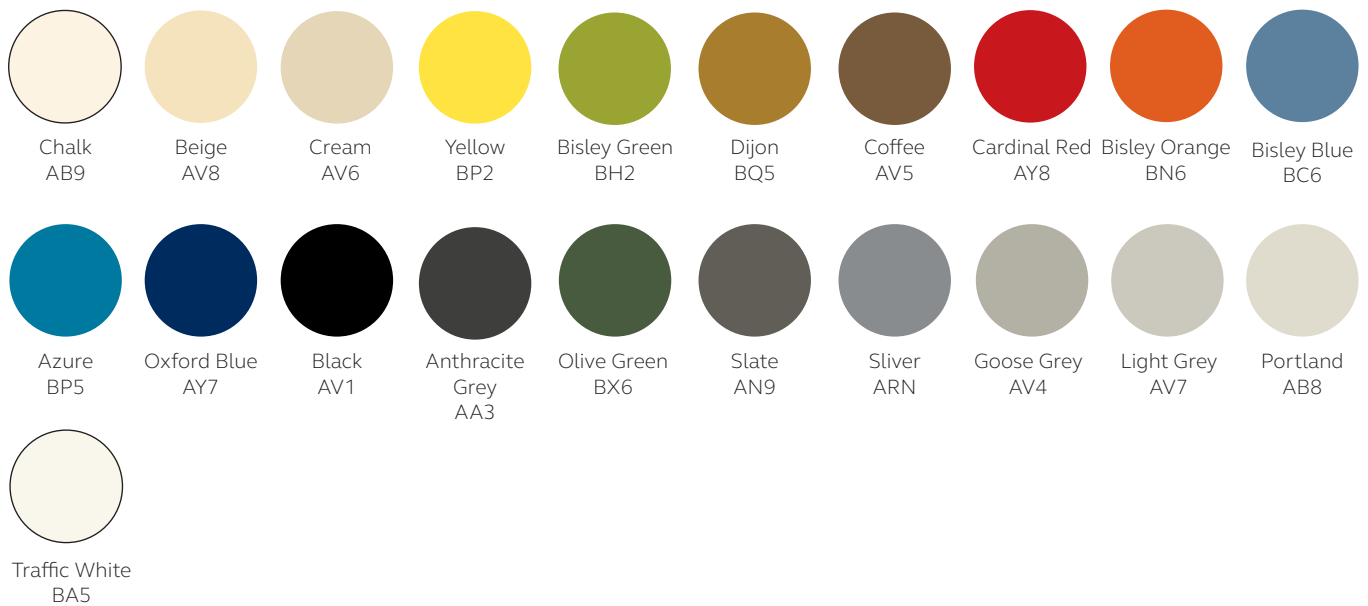

Specification Notes

Locking options:

All Caddy units are listed with AB locking.

AB

Finish options:

All Caddy units are available in the Performance paint palette.

For alternative finishes surcharges apply, please see below.

Vision paint palette

Vision paint palette = +5%

Additional materials

Seat pads

Seat pads are available in Camira Xtreme.

Decorative tops

Decorative laminate tops are available from the Vision wood palette.

BISLEY