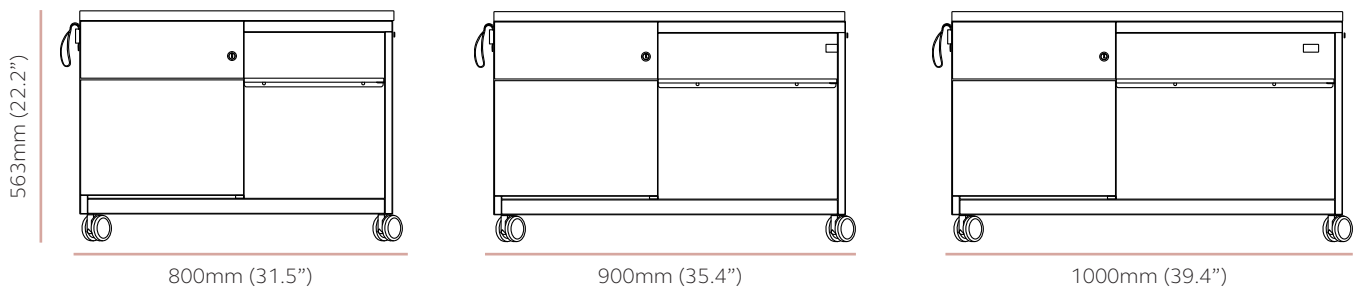

Colourful – With a broad range of colours, fabrics and laminate available, the Caddy provides an attractive and colourful addition to the workplace.

Range Overview

Caddy is 490mm (19") deep.

Left hand

Right hand

| Product Code | Description | Width |
|--------------|----------------|----------------|
| DT080049025 | Decorative Top | 800mm (31.5") |
| DT090049025 | - | 900mm (35.4") |
| DT100049025 | - | 1000mm (39.5") |