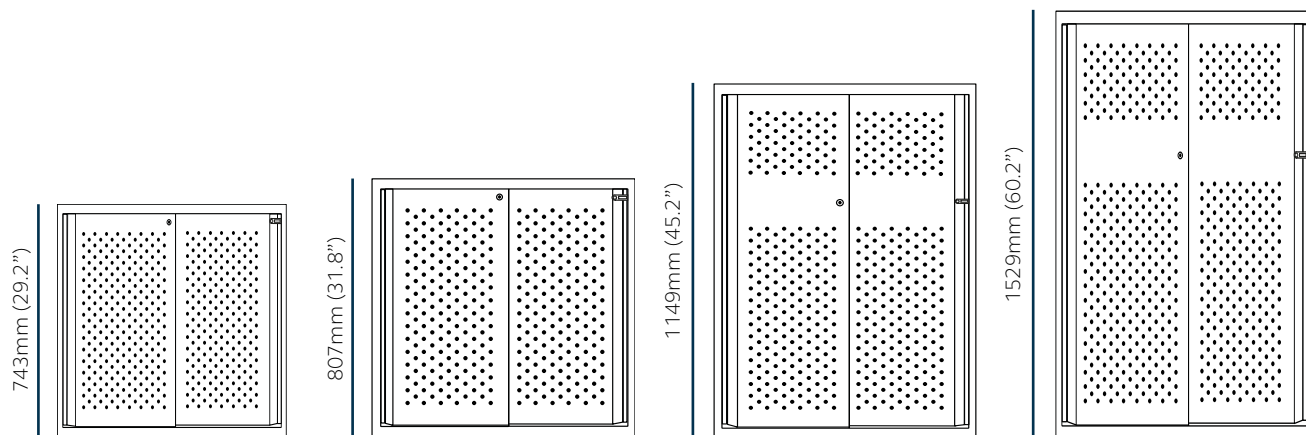

Range Overview

All Glide units are 470mm (18.5") deep.

Available in 6 widths: 800mm (31.5"), 1000mm (39.4"), 1200mm (47.2"), 1600mm (63"), 2000mm (78.4") & 2400mm (94.5")