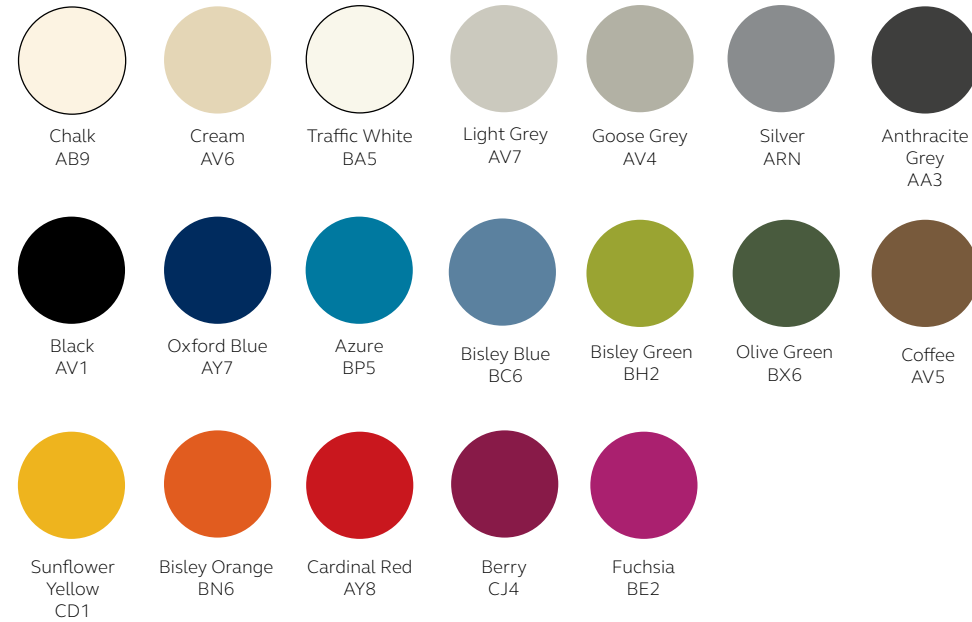

Fabric Finishes

Finishes

Palette one