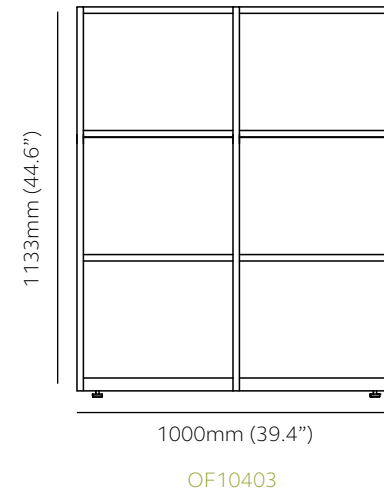

3 tier - 1000mm (39.4") wide

Product Code	OF10403	OF10473
External	H 1133mm (44.6")	H 1199mm (47.2")
	W 1000mm (39.4")	W 1000mm (39.4")
	D 400mm (15.7")	D 470mm (18.5")
Internal dimensions per frame compartment		
ZONE 1 *	H 332mm (13.1")	H 366mm (14.4")
ZONE 2 *	H 359mm (14.1")	-
	W 470mm (18.5")	W 470mm (18.5")
	D 396mm (15.6")	D 466mm (18.3")

* For more information about frame ZONES 1&2 please see page 19.