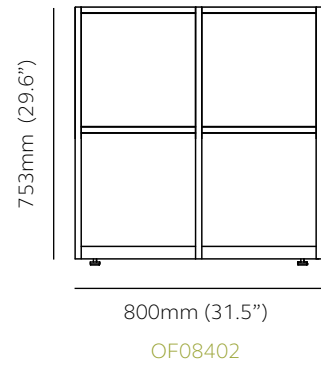

DOWNLOAD IMAGES

2 tier - 800mm (31.5") wide

Product Code	OF08402	OF08472
External	H 753mm (29.6")	H 812mm (32")
	W 800mm (31.5")	W 800mm (31.5")
	D 400mm (15.7")	D 470mm (18.5")
Internal dimensions per frame compartment		
	H 332mm (13.1")	H 366mm (14.4")
	W 370mm (14.6")	W 370mm (14.6")
	D 396mm (15.6")	D 466mm (18.3")

2 tier - 1000mm (39.4") wide

Product Code	OF10402	OF10472
External	H 753mm (29.6")	H 812mm (32")
	W 1000mm (39.4")	W 1000mm (39.4")
	D 400mm (15.7")	D 470mm (18.5")
Internal dimensions per frame compartment		
	H 332mm (13.1")	H 366mm (14.4")
	W 470mm (18.5")	W 470mm (18.5")
	D 396mm (15.6")	D 466mm (18.3")

3 tier - 800mm (31.5") wide

Product Code	OF08403	OF08473
External	H 1133mm (44.6")	H 1199mm (47.2")
	W 800mm (31.5")	W 800mm (31.5")
	D 400mm (15.7")	D 470mm (18.5")
Internal dimensions per frame compartment		
ZONE 1 *	H 332mm (13.1")	H 366mm (14.4")
ZONE 2 *	H 359mm (14.1")	-
	W 370mm (14.6")	W 370mm (14.6")
	D 396mm (15.6")	D 466mm (18.3")