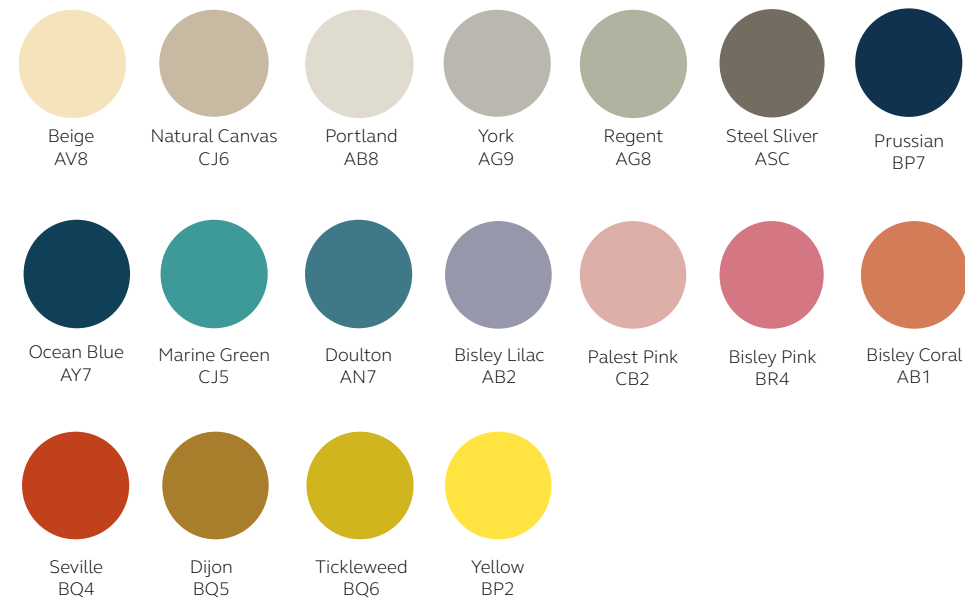

# Finishes

Palette one

Fabric Finishes

Palette two

\*A surcharge may apply, please contact your Bisley representative.

## Paint Finishes

Choose from an extensive range of 37 steel paints for your Outline frames and storage. Design a frame to suite with your existing office aesthetic or introduce a bold addition and focal point to your space.

## Fabric Finishes

There are over 50 Camira Blazer fabrics to choose from for the fabric back panel. We have selected 24 that best match some of our most popular steel paint colours as a helpful guide.