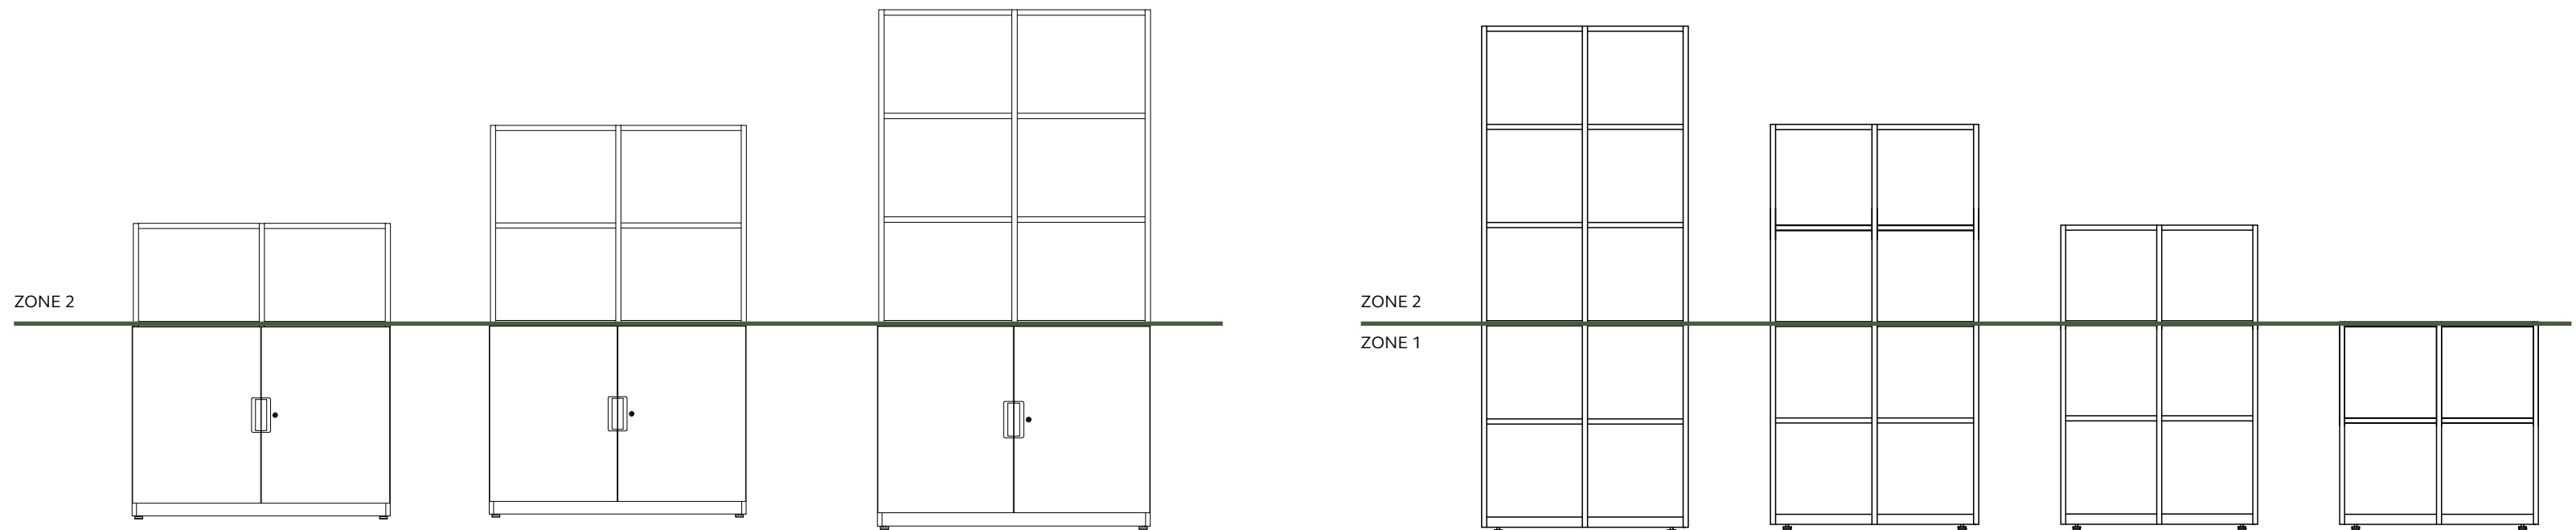

Our 400mm deep frames are split into two 'zones'. The frame dimensions vary slightly from **ZONE 1** and **ZONE 2**.

Each of the accessories on the following pages, apart from MFC shelves and planters, have two versions, one to fit each zone.