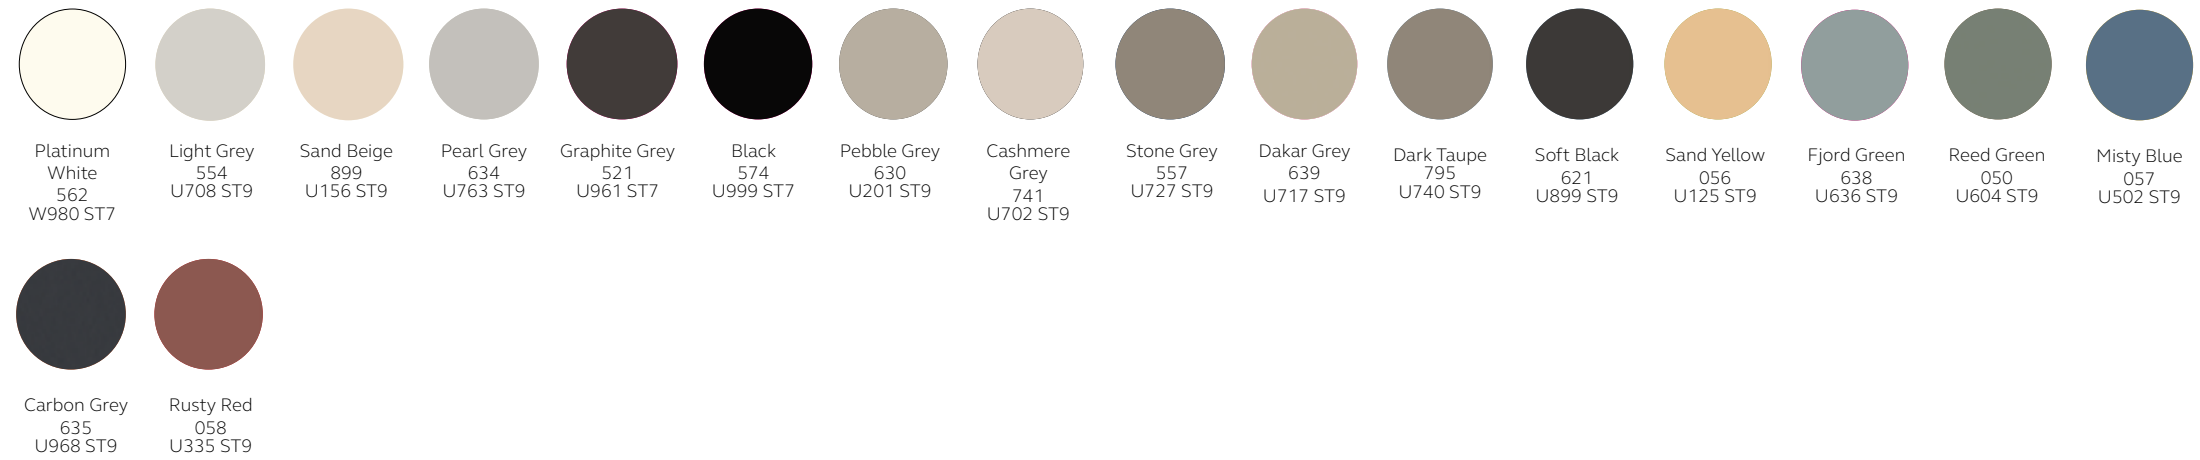

MFC Finishes

Available for shelving, locker cube, open cube, moss backed cube and pass through cube accessories.

Palette one