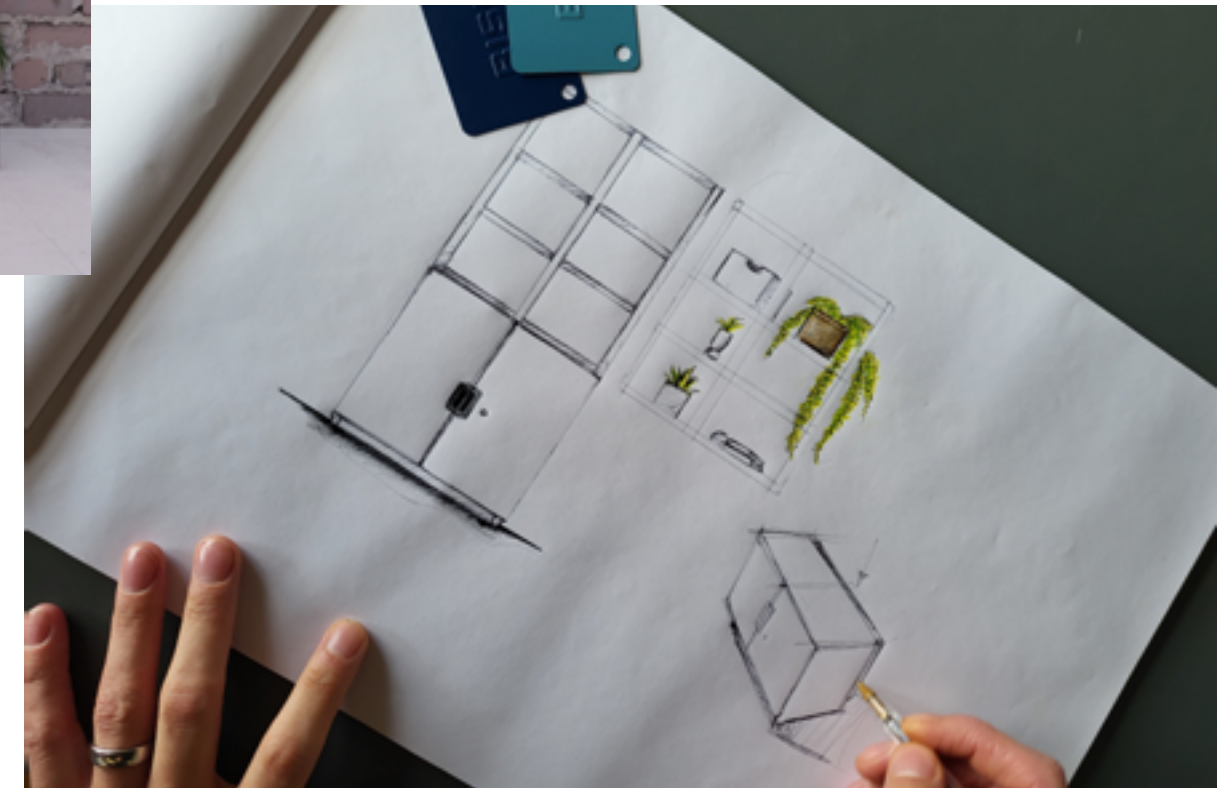

Origin of Outline

Outline is a minimal and unobtrusive storage and display system, designed following the success of frame toppers in our Be range. Outline allows you to create flexible work zones, enabling you to transform the way your workspace looks, works, and feels.

With more employees returning to the office, we have seen a general shift in the typical office layout. Office spaces are becoming more flexible, collaborative, and agile.