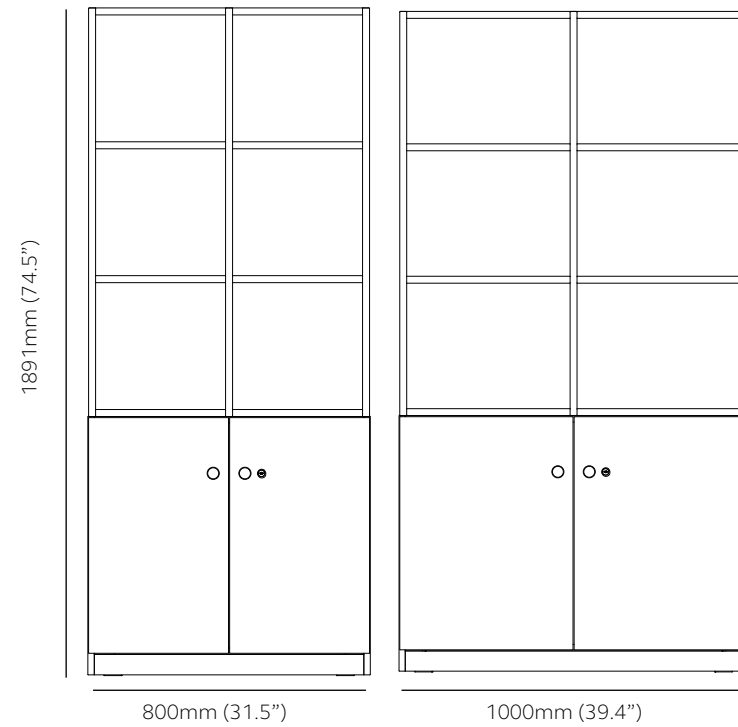

3 tier - 1891mm (74.4") high

Product Code		External	Internal dimensions per frame compartment	Internal dimensions per compartment
OW08403	Outline wooden storage with frame, 3 tier	H 1891mm (74.4") W 800mm (31.5") D 440mm (17.3")	H 359mm (14.1") W 370mm (14.6") D 396mm (15.6")	H 663mm (26.1") W 762mm (30.0") D 401mm (15.8")
OW10403	Outline wooden storage with frame, 3 tier	H 1891mm (74.4") W 1000mm (39.4") D 440mm (17.3")	H 359mm (14.1") W 470mm (18.5") D 396mm (15.6")	H 663mm (26.1") W 962mm (37.9") D 401mm (15.8")