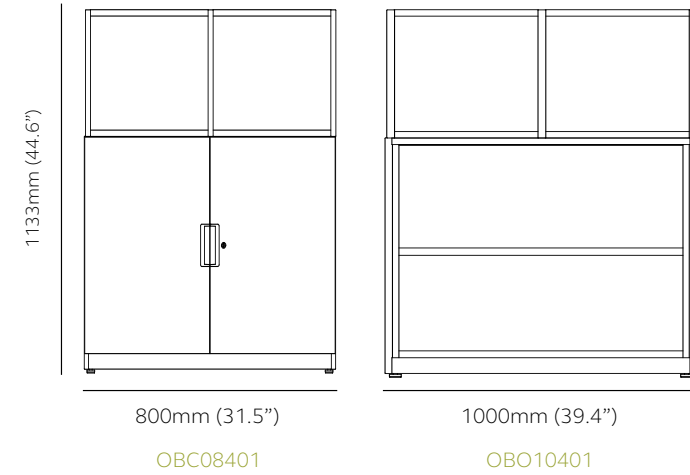

DOWNLOAD IMAGES

2 tier - 800mm (31.5") wide

Product Code	OF08402	OF08472
External	H 753mm (29.6")	H 812mm (32")
	W 800mm (31.5")	W 800mm (31.5")
	D 400mm (15.7")	D 470mm (18.5")
Internal dimensions per frame compartment		
	H 332mm (13.1")	H 366mm (14.4")
	W 370mm (14.6")	W 370mm (14.6")
	D 396mm (15.6")	D 466mm (18.3")

5 tier - 800mm (31.5") wide

OF08405

Product Code	OF08405	OF08475
External	H 1891mm (74.4")	H 1969mm (77.5")
	W 800mm (31.5")	W 800mm (31.5")
	D 400mm (15.7")	D 470mm (18.5")
Internal dimensions per frame compartment		
ZONE 1 *	H 332mm (13.1")	H 366mm (14.4")
ZONE 2 *	H 359mm (14.1")	-
	W 370mm (14.6")	W 370mm (14.6")
	D 396mm (15.6")	D 466mm (18.3")

5 tier - 1000mm (39.4") wide

OF10405

Product Code	OF10405	OF10475
External	H 1891mm (74.4")	H 1969mm (77.5")
	W 1000mm (39.4")	W 1000mm (39.4")
	D 400mm (15.7")	D 470mm (18.5")
Internal dimensions per frame compartment		
ZONE 1 *	H 332mm (13.1")	H 366mm (14.4")
ZONE 2 *	H 359mm (14.1")	-
	W 470mm (18.5")	W 470mm (18.5")
	D 396mm (15.6")	D 466mm (18.3")

1 tier - 1133mm (44.6") high

Product Code		External	Internal dimensions per frame compartment	Internal dimensions per compartment
OBC08401	Be cupboard with Outline frame, 1 tier	H 1133mm (44.6") W 800mm (31.5") D 440mm (17.3")	H 359mm (14.1") W 370mm (14.6") D 396mm (15.6")	H 663mm (26.1") W 762mm (30.0") D 401mm (15.8")
OBC10401	Be cupboard with Outline frame, 1 tier	H 1133mm (44.6") W 1000mm (39.4") D 440mm (17.3")	H 359mm (14.1") W 470mm (18.5") D 396mm (15.6")	H 663mm (26.1") W 962mm (37.9") D 401mm (15.8")
OBO08401	Be shelving with Outline frame, 1 tier	H 1133mm (44.6") W 800mm (31.5") D 420mm (16.5")	H 359mm (14.1") W 370mm (14.6") D 396mm (15.6")	H 663mm (26.1") W 728mm (28.6") D 401mm (15.8")
OBO10401	Be shelving with Outline frame, 1 tier	H 1133mm (44.6") W 1000mm (39.4") D 420mm (16.5")	H 359mm (14.1") W 470mm (18.5") D 396mm (15.6")	H 663mm (26.1") W 928mm (36.5") D 401mm (15.8")