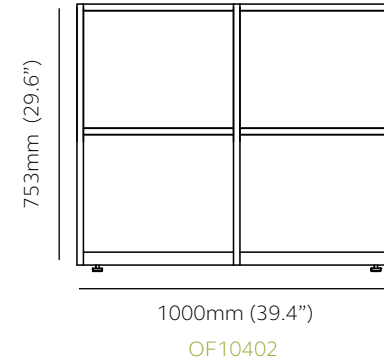

DOWNLOAD IMAGES

2 tier - 800mm (31.5") wide

Product Code	OF08402	OF08472
External	H 753mm (29.6")	H 812mm (32")
	W 800mm (31.5")	W 800mm (31.5")
	D 400mm (15.7")	D 470mm (18.5")
Internal dimensions per frame compartment		
	H 332mm (13.1")	H 366mm (14.4")
	W 370mm (14.6")	W 370mm (14.6")
	D 396mm (15.6")	D 466mm (18.3")

2 tier - 1000mm (39.4") wide

Product Code	OF10402	OF10472
External	H 753mm (29.6")	H 812mm (32")
	W 1000mm (39.4")	W 1000mm (39.4")
	D 400mm (15.7")	D 470mm (18.5")
Internal dimensions per frame compartment		
	H 332mm (13.1")	H 366mm (14.4")
	W 470mm (18.5")	W 470mm (18.5")
	D 396mm (15.6")	D 466mm (18.3")

3 tier - 800mm (31.5") wide

Product Code	OF08403	OF08473
External	H 1133mm (44.6")	H 1199mm (47.2")
	W 800mm (31.5")	W 800mm (31.5")
	D 400mm (15.7")	D 470mm (18.5")
Internal dimensions per frame compartment		
ZONE 1 *	H 332mm (13.1")	H 366mm (14.4")
ZONE 2 *	H 359mm (14.1")	-
	W 370mm (14.6")	W 370mm (14.6")
	D 396mm (15.6")	D 466mm (18.3")

4 tier - 800mm (31.5") wide

OF08404

<b>Product Code</b>	OF08404	OF08474
<b>External</b>	H 1512mm (59.5") W 800mm (31.5") D 400mm (15.7")	H 1585mm (62.4") W 800mm (31.5") D 470mm (18.5")
<b>Internal dimensions per frame compartment</b>		
<b>ZONE 1 *</b>	H 332mm (13.1")	H 366mm (14.4")
<b>ZONE 2 *</b>	H 359mm (14.1") W 370mm (14.6") D 396mm (15.6")	- W 370mm (14.6") D 466mm (18.3")