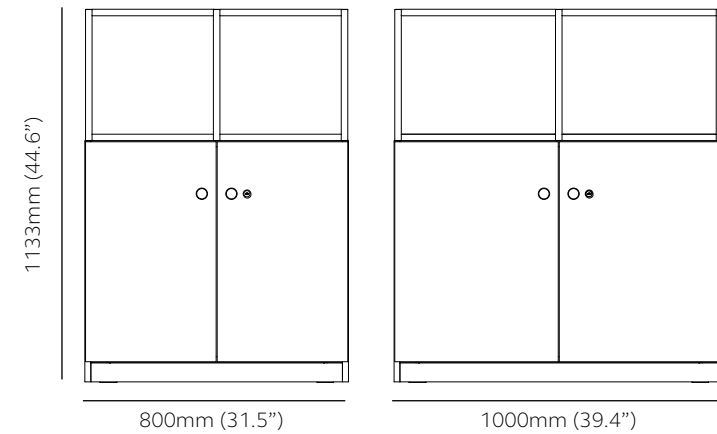

Outline storage frames in Oak and Bisley Lilac.

1 tier - 1133mm (44.6") high

Product Code		External	Internal dimensions per frame compartment	Internal dimensions per compartment
OW08401	Outline wooden storage with frame, 1 tier	H 1133mm (44.6") W 800mm (31.5") D 440mm (17.3")	H 359mm (14.1") W 370mm (14.6") D 396mm (15.6")	H 663mm (26.1") W 762mm (30.0") D 401mm (15.8")
OW10401	Outline wooden storage with frame, 1 tier	H 1133mm (44.6") W 1000mm (39.4") D 440mm (17.3")	H 359mm (14.1") W 470mm (18.5") D 396mm (15.6")	H 663mm (26.1") W 962mm (37.9") D 401mm (15.8")

2 tier - 1512mm (59.5") high

Product Code		External	Internal dimensions per frame compartment	Internal dimensions per compartment
OW08402	Outline wooden storage with frame, 2 tier	H 1512mm (59.5") W 800mm (31.5") D 440mm (17.3")	H 359mm (14.1") W 370mm (14.6") D 396mm (15.6")	H 663mm (26.1") W 762mm (30.0") D 401mm (15.8")
OW10402	Outline wooden storage with frame, 2 tier	H 1512mm (59.5") W 1000mm (39.4") D 440mm (17.3")	H 359mm (14.1") W 470mm (18.5") D 396mm (15.6")	H 663mm (26.1") W 962mm (37.9") D 401mm (15.8")