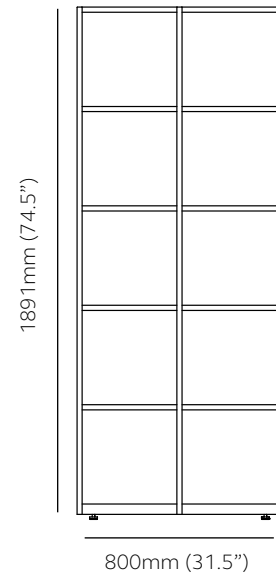

4 tier - 800mm (31.5") wide

OF08404

<b>Product Code</b>	OF08404	OF08474
<b>External</b>	H 1512mm (59.5") W 800mm (31.5") D 400mm (15.7")	H 1585mm (62.4") W 800mm (31.5") D 470mm (18.5")
<b>Internal dimensions per frame compartment</b>		
<b>ZONE 1 *</b>	H 332mm (13.1")	H 366mm (14.4")
<b>ZONE 2 *</b>	H 359mm (14.1") W 370mm (14.6") D 396mm (15.6")	- W 370mm (14.6") D 466mm (18.3")

Please note, single corner frames allow for 90 degree angles to be made from a run of floor standing frames.

Only shelf accessories are compatible with the single corner frames, please see page 25.

\* For more information about frame ZONES 1&2 please see page 19.

5 tier corner frame - 400mm (15.8") wide

Product Code	OFS40405
External	H 1891mm (74.4")
	W 400mm (15.7")
	D 400mm (15.7")
Internal dimensions per frame compartment	
ZONE 1 *	H 332mm (13.1")
ZONE 2 *	H 359mm (14.1")
	W 360mm (14.2")
	D 396mm (15.6")

5 tier - 800mm (31.5") wide

OF08405

Product Code	OF08405	OF08475
External	H 1891mm (74.4")	H 1969mm (77.5")
	W 800mm (31.5")	W 800mm (31.5")
	D 400mm (15.7")	D 470mm (18.5")
Internal dimensions per frame compartment		
ZONE 1 *	H 332mm (13.1")	H 366mm (14.4")
ZONE 2 *	H 359mm (14.1")	-
	W 370mm (14.6")	W 370mm (14.6")
	D 396mm (15.6")	D 466mm (18.3")