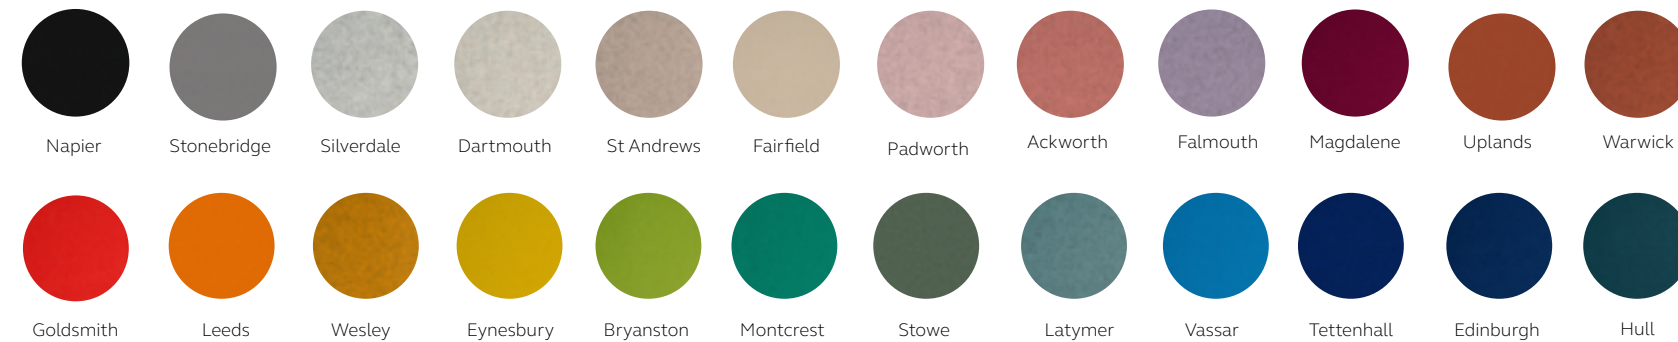

As standard, the Outline range (both stacking and floor standing options) arrive complete with two base shelves, apart from the corner frames which come with one base, with the option of either a wood or steel finish.

# Finishes

Palette one

Fabric Finishes

Palette two

\*A surcharge may apply, please contact your Bisley representative.

## Fabric Finishes

There are over 50 Camira Blazer fabrics to choose from for the fabric back panel. We have selected 24 that best match some of our most popular steel paint colours as a helpful guide.