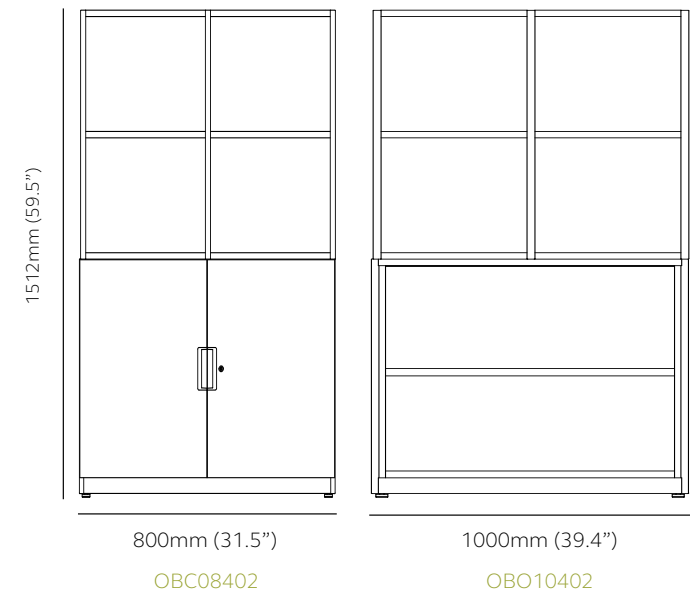

2 tier - 1512mm (59.5") high

Product Code		External	Internal dimensions per frame compartment	Internal dimensions per compartment
OBC08402	Be cupboard with Outline frame, 2 tier	H 1512mm (59.5") W 800mm (31.5") D 440mm (17.3")	H 359mm (14.1") W 370mm (14.6") D 396mm (15.6")	H 663mm (26.1") W 762mm (30.0") D 401mm (15.8")
OBC10402	Be cupboard with Outline frame, 2 tier	H 1512mm (59.5") W 1000mm (39.4") D 440mm (17.3")	H 359mm (14.1") W 470mm (18.5") D 396mm (15.6")	H 663mm (26.1") W 962mm (37.9") D 401mm (15.8")
OBO08402	Be shelving with Outline frame, 2 tier	H 1512mm (59.5") W 800mm (31.5") D 420mm (16.5")	H 359mm (14.1") W 370mm (14.6") D 396mm (15.6")	H 663mm (26.1") W 728mm (28.6") D 401mm (15.8")
OBO10402	Be shelving with Outline frame, 2 tier	H 1512mm (59.5") W 1000mm (39.4") D 420mm (16.5")	H 359mm (14.1") W 470mm (18.5") D 396mm (15.6")	H 663mm (26.1") W 928mm (36.5") D 401mm (15.8")