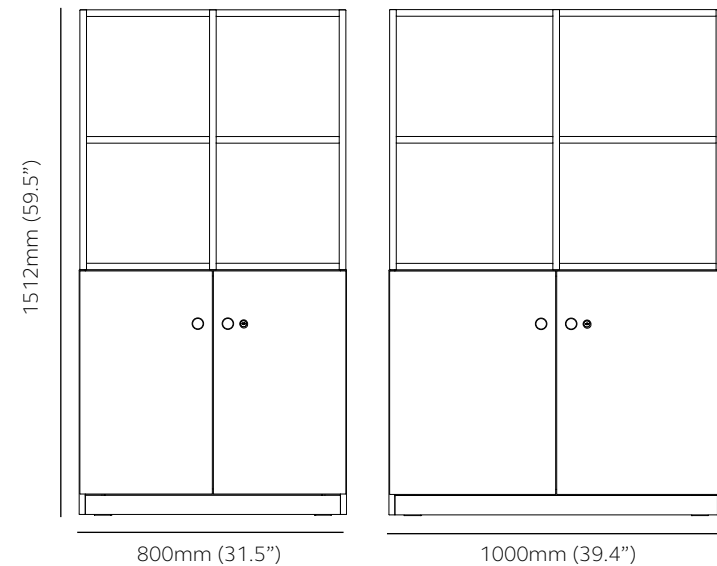

Outline storage frames in Oak and Bisley Lilac.

1 tier - 1133mm (44.6") high

Product Code		External	Internal dimensions per frame compartment	Internal dimensions per compartment
OW08401	Outline wooden storage with frame, 1 tier	H 1133mm (44.6") W 800mm (31.5") D 440mm (17.3")	H 359mm (14.1") W 370mm (14.6") D 396mm (15.6")	H 663mm (26.1") W 762mm (30.0") D 401mm (15.8")
OW10401	Outline wooden storage with frame, 1 tier	H 1133mm (44.6") W 1000mm (39.4") D 440mm (17.3")	H 359mm (14.1") W 470mm (18.5") D 396mm (15.6")	H 663mm (26.1") W 962mm (37.9") D 401mm (15.8")

2 tier - 1512mm (59.5") high

Product Code		External	Internal dimensions per frame compartment	Internal dimensions per compartment
OW08402	Outline wooden storage with frame, 2 tier	H 1512mm (59.5") W 800mm (31.5") D 440mm (17.3")	H 359mm (14.1") W 370mm (14.6") D 396mm (15.6")	H 663mm (26.1") W 762mm (30.0") D 401mm (15.8")
OW10402	Outline wooden storage with frame, 2 tier	H 1512mm (59.5") W 1000mm (39.4") D 440mm (17.3")	H 359mm (14.1") W 470mm (18.5") D 396mm (15.6")	H 663mm (26.1") W 962mm (37.9") D 401mm (15.8")

3 tier - 1891mm (74.4") high

Product Code		External	Internal dimensions per frame compartment	Internal dimensions per compartment
OW08403	Outline wooden storage with frame, 3 tier	H 1891mm (74.4") W 800mm (31.5") D 440mm (17.3")	H 359mm (14.1") W 370mm (14.6") D 396mm (15.6")	H 663mm (26.1") W 762mm (30.0") D 401mm (15.8")
OW10403	Outline wooden storage with frame, 3 tier	H 1891mm (74.4") W 1000mm (39.4") D 440mm (17.3")	H 359mm (14.1") W 470mm (18.5") D 396mm (15.6")	H 663mm (26.1") W 962mm (37.9") D 401mm (15.8")