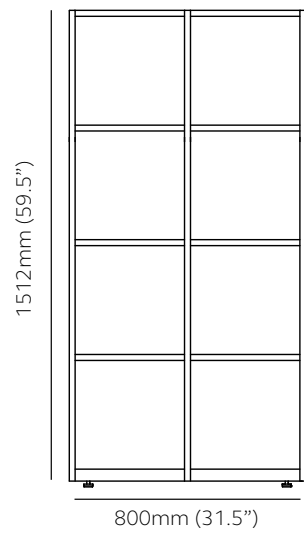

4 tier - 800mm (31.5") wide

OF08404

Product Code	OF08404	OF08474
External	H 1512mm (59.5") W 800mm (31.5") D 400mm (15.7")	H 1585mm (62.4") W 800mm (31.5") D 470mm (18.5")
Internal dimensions per frame compartment		
ZONE 1 *	H 332mm (13.1")	H 366mm (14.4")
ZONE 2 *	H 359mm (14.1") W 370mm (14.6") D 396mm (15.6")	- W 370mm (14.6") D 466mm (18.3")