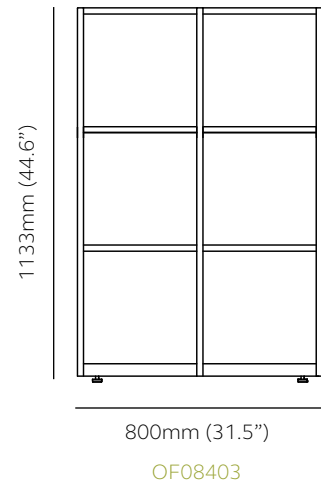

DOWNLOAD IMAGES

2 tier - 800mm (31.5") wide

Product Code	OF08402	OF08472
External	H 753mm (29.6")	H 812mm (32")
	W 800mm (31.5")	W 800mm (31.5")
	D 400mm (15.7")	D 470mm (18.5")
Internal dimensions per frame compartment		
	H 332mm (13.1")	H 366mm (14.4")
	W 370mm (14.6")	W 370mm (14.6")
	D 396mm (15.6")	D 466mm (18.3")

2 tier - 1000mm (39.4") wide

Product Code	OF10402	OF10472
External	H 753mm (29.6")	H 812mm (32")
	W 1000mm (39.4")	W 1000mm (39.4")
	D 400mm (15.7")	D 470mm (18.5")
Internal dimensions per frame compartment		
	H 332mm (13.1")	H 366mm (14.4")
	W 470mm (18.5")	W 470mm (18.5")
	D 396mm (15.6")	D 466mm (18.3")

3 tier - 800mm (31.5") wide

Product Code	OF08403	OF08473
External	H 1133mm (44.6")	H 1199mm (47.2")
	W 800mm (31.5")	W 800mm (31.5")
	D 400mm (15.7")	D 470mm (18.5")
Internal dimensions per frame compartment		
ZONE 1 *	H 332mm (13.1")	H 366mm (14.4")
ZONE 2 *	H 359mm (14.1")	-
	W 370mm (14.6")	W 370mm (14.6")
	D 396mm (15.6")	D 466mm (18.3")