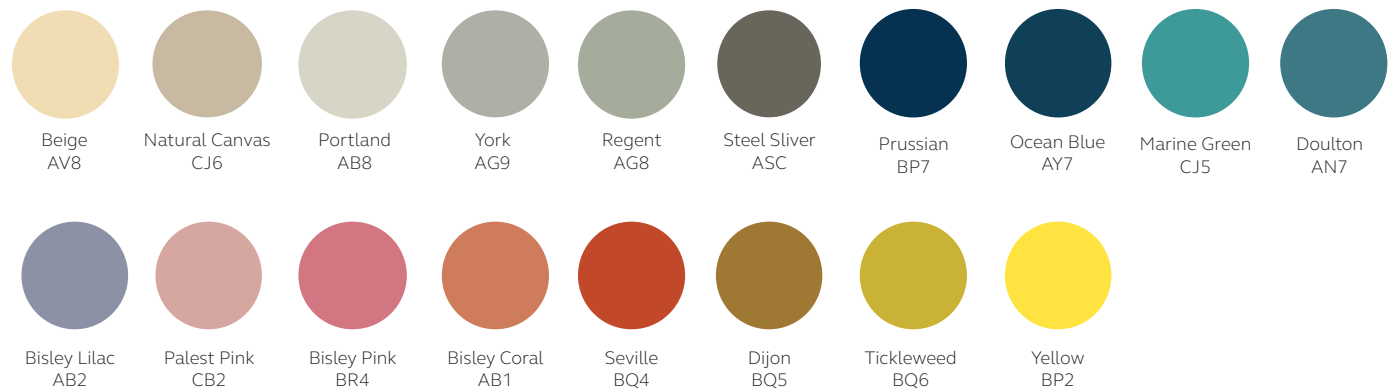

Internal Compartment Dimensions