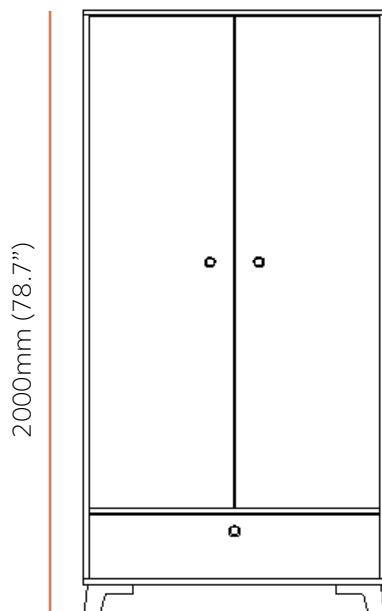

1204mm (47.4")

Rowan Midi

804mm (31.7")

Rowan Tidi

604mm (23.8")

Rowan Maxi

1004mm (39.5")

*Please note: Hairpin legs are 5mm shorter.

Rowan Maxi

H: 2000mm (78.7") W: 1004mm (39.5") D: 604mm (23.8")

Product Code	Description
ROS2DHP	Large storage cupboard with hanging rail, hairpin legs
ROS2DWL	Large storage cupboard with hanging rail, wooden legs
ROW2DHP	Large storage cupboard with hanging rail, wooden doors & hairpin legs
ROW2DWL	Large storage cupboard with hanging rail, wooden doors & wooden legs
ROS2D1DWHP	Large storage cupboard with hanging rail and drawers, hairpin legs
ROS2D1DWL	Large storage cupboard with hanging rail and drawers, wooden legs
ROW2D1DWHP	Large storage cupboard with hanging rail and drawers, wooden doors & hairpin legs
ROW2D1DWL	Large storage cupboard with hanging rail and drawers, wooden doors & wooden legs

ROS2DWL

Rowan Midi

H: 990mm (39") W: 804mm (31.7") D: 514mm (20.2")

Product Code	Description
RO3DRHP	Three-drawer storage cabinet, hairpin legs
RO3DRWL	Three-drawer storage cabinet, wooden legs
RO4DRHP	Four-drawer storage cabinet hairpin legs
RO4DRWL	Four-drawer storage cabinet, wooden legs

RO3DRWL

Rowan Medi

H: 500mm (19.7") W: 1204mm (47.4") D: 414mm (16.3")

Product Code	Description
ROTV2DHP	Two-door cupboard and shelf media unit, hairpin legs
ROTV2DWL	Two-door cupboard and shelf media unit, wooden legs
ROTV4DRHP	Four-drawer cupboard and shelf media unit, hairpin legs
ROTV4DRWL	Four-drawer cupboard and shelf media unit, wooden legs