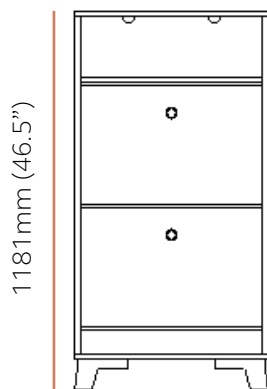

Rowan Tidi

604mm (23.8")