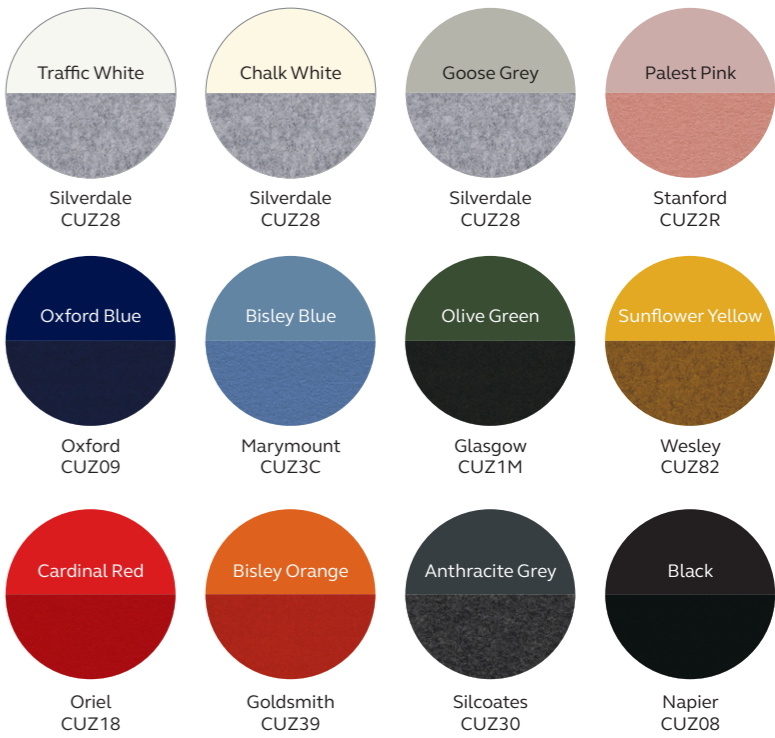

Finishing Touches

Create something beautiful for your workspace.

STEEL PAINT FINISHES

Vision palette

Vision palette is available for:

Poise by Bisley | Outline by Bisley | Bridge | Hideaway Wall

Performance palette

Performance palette is available for:

MultiDesk | MultiSling | MultiTask | MultiSideboard | Shadow | Pal | Platform | Mosaic

LAMINATE FINISHES

Vision palette

Vision palette is available for:

Outline by Bisley | Bridge* | MultiDesk | Hideaway Wall | Shadow | Pal

*Black is not available for Bridge carcass.

PLYWOOD FINISHES

Plywood is available for:

Poise by Bisley | MultiDesk

FABRIC FINISHES

You are required to specify a Camira Blazer fabric colour for the Pal seat pad. There are over 40 to choose from so we have selected 10 that best match some of our most popular paint colours as a helpful guide.

Please contact your Bisley Representative for information on the full Camira Blazer range.