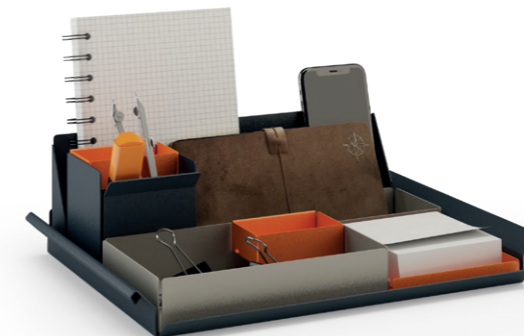

SMALL MOSAIC TRAYS

Set of six steel storage trays for desktop accessories
Material Steel
Product code MOSMALL

Please note the base tray is Anthracite Grey and there is a choice of two accent colours from the Performance paint palette.