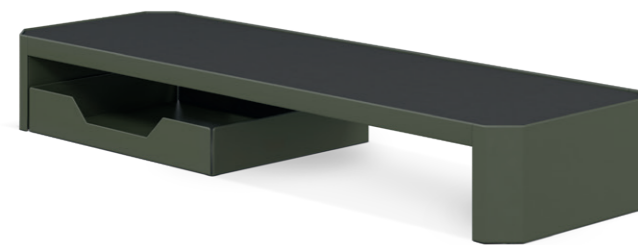

Mosaic

We know that organisation can be difficult in an active and agile workspace. Organise your work materials meticulously around you with Bisley's new Mosaic range. Handy hooks and trays come in a variety of different sizes that can work together with your other work tools.

Platform

With a handy tray to pop your bits 'n' bobs in, Platform keeps your desk tidy all day.
Made in the UK | 2 year guarantee

PLATFORM

Desktop monitor stand with matching storage tray
H 109mm W 500mm D 235mm
Carcase Steel
Fabric top Silcoates Grey
Product code PL500