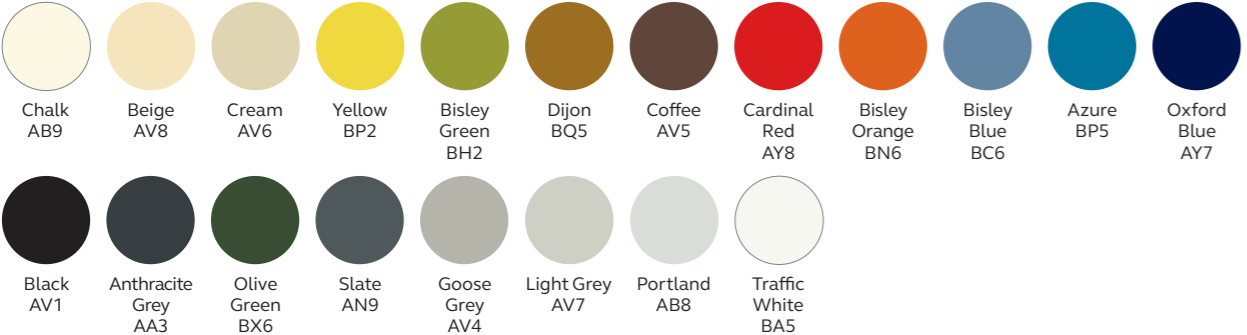

Steel paint finish

See our full range of finish options and codes on page 44

MOSAIC HOOK ACCESSORIES

Set of four steel storage trays for desktop accessories
Material Steel
Product code MOHANG

Mosaic hook on accessories are compatible with Hideaway Wall, MultiSling, MultiTask and Platform.

Finishing Touches

Create something beautiful for your workspace.

STEEL PAINT FINISHES

Vision palette 

Vision palette is available for:

Poise by Bisley | Outline by Bisley | Bridge | Hideaway Wall

Performance palette 

Performance palette is available for:

MultiDesk | MultiSling | MultiTask | MultiSideboard | Shadow | Pal | Platform | Mosaic

LAMINATE FINISHES

Vision palette 

Vision palette is available for:

Outline by Bisley | Bridge* | MultiDesk | Hideaway Wall | Shadow | Pal

*Black is not available for Bridge carcass.

PLYWOOD FINISHES

Plywood is available for:

Poise by Bisley | MultiDesk

FABRIC FINISHES

You are required to specify a Camira Blazer fabric colour for the Pal seat pad. There are over 40 to choose from so we have selected 10 that best match some of our most popular paint colours as a helpful guide.